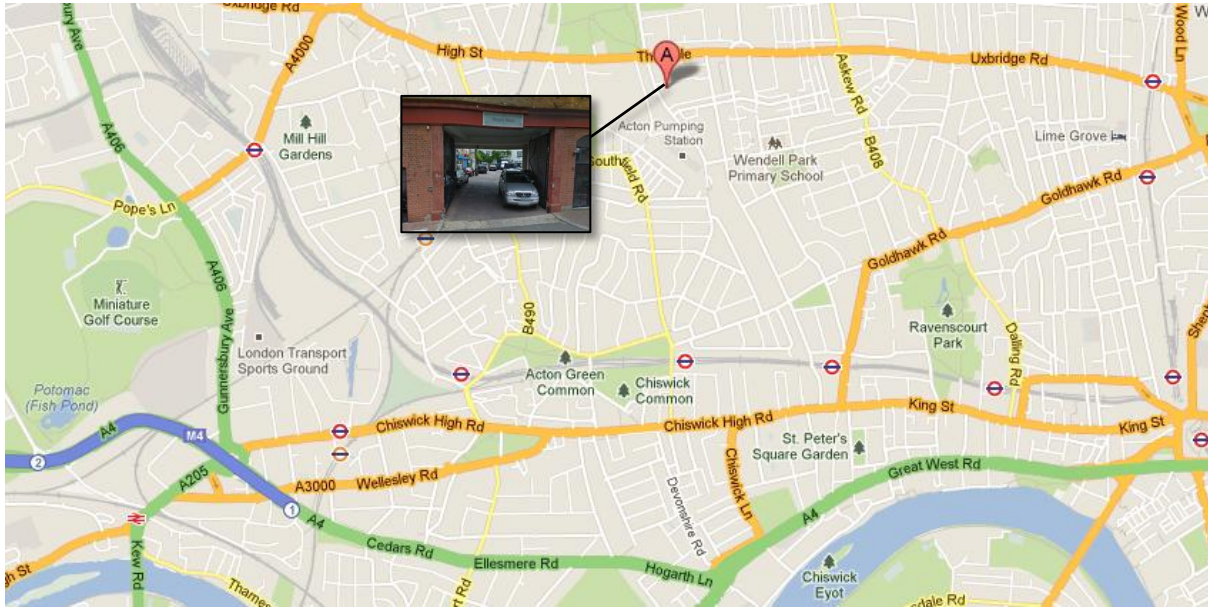

## London Office (Warple Mews) Directions

### Office address

- Etherlive Limited, 4 Warple Mews, Warple Way, Acton, London, W3 0RF  
Lat (WGS84) N51:30:18 (51.505122), Long (WGS84) W0:15:19 (-0.255399)

### Approaching westbound From M4

1. continue along the M4 as it converts into the Great West Rd (A4) towards A406, A205, A315, North and South Circular/Chiswick
2. Take the A4/A205/A315 ramp to Central London/Hammersmith/Kew/Brentford
3. At the roundabout, take the 1st exit onto Gunnersbury Ave/A406
4. Turn right onto Gunnersbury Ln and A4000
5. Turn right onto High St, A4000 and A4020
6. Turn right onto Warple Way
7. Look for Warple Mews on the left